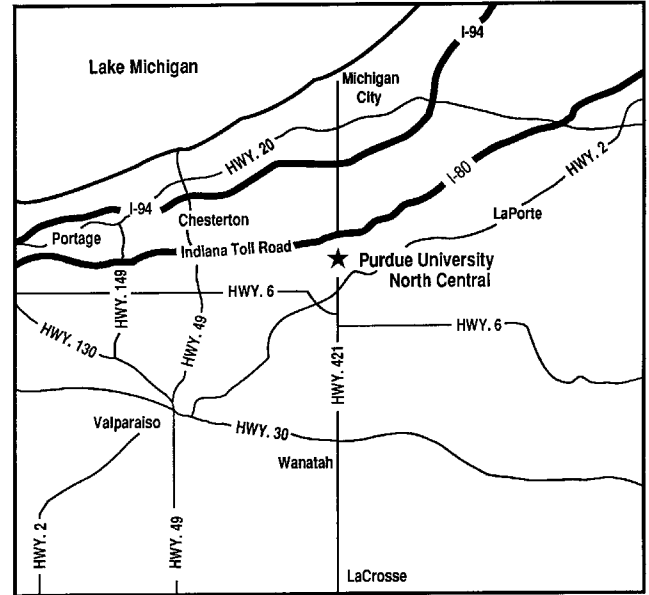

Map to Purdue University North Central

Driving Directions

From I-94. Exit at Michigan City U.S. Hwy 421 South. Drive south about 8 miles. There is a flashing yellow light at the campus entrance. Turn left into the campus.

From Indiana Toll Road (I-80). Exit at Michigan City U.S. Hwy 421. Turn south, drive about 1/4 mile to the flashing yellow light. Turn left into the campus.

From West Lafayette. Take Hwy 43 north to Reynolds, where it becomes U.S. Hwy 421. Continue north on U.S. 421 through Westville and on north about 3 miles to the second stop light, which is at the campus entrance. Turn right into the campus. Depending on traffic, this trip takes at least 1 hour, 45 minutes.

From LaPorte. Take Hwy 2 west about 10 miles to the stop light at U.S. 421. Turn north and go about 2 miles to the first stop light which is at the campus entrance. Turn right into the campus.

From Michigan City. Go south on U.S. 421. Follow "From I-94" directions given above.

From Valparaiso. Three possible ways: (1) Take Hwy 2 east to U.S. Hwy 421 at Westville. Go north about 3 miles to the 2nd stop light, which is at the campus entrance. Turn right into the campus. (2) Take Hwy 49 to the Toll Road and go east 1 exit. Turn south on U.S. 421 and drive about 1/4 mile to the flashing light. Turn left into the campus. (3) Take U.S. Hwy 6 east and south to Hwy 2. Continue east to U.S. Hwy 421 at Westville. Go north about 3 miles to the 2nd stop light, which is at the campus entrance. Turn right into the campus.