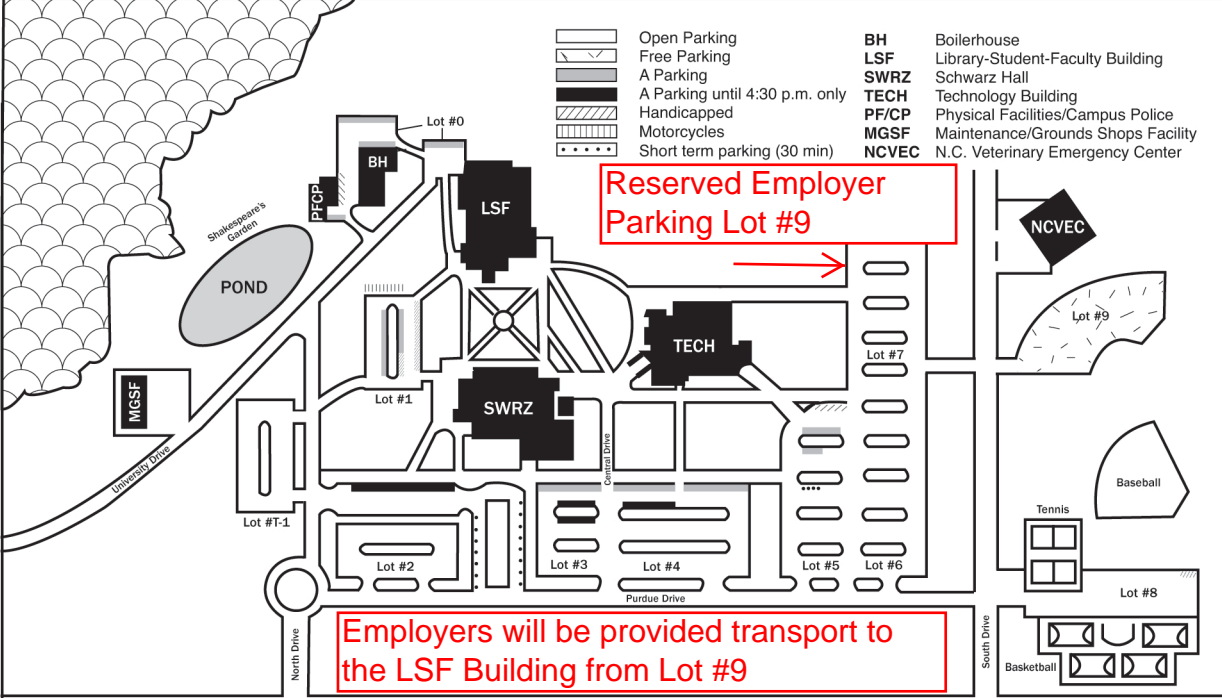

-  Open Parking
-  Free Parking
-  A Parking
-  A Parking until 4:30 p.m. only
-  Handicapped
-  Motorcycles
-  Short term parking (30 min)

- BH** Boilerhouse
- LSF** Library-Student-Faculty Building
- SWRZ** Schwarz Hall
- TECH** Technology Building
- PF/CP** Physical Facilities/Campus Police
- MGSF** Maintenance/Grounds Shops Facility
- NCVEC** N.C. Veterinary Emergency Center

**Reserved Employer
Parking Lot #9**

**Employers will be provided transport to
the LSF Building from Lot #9**