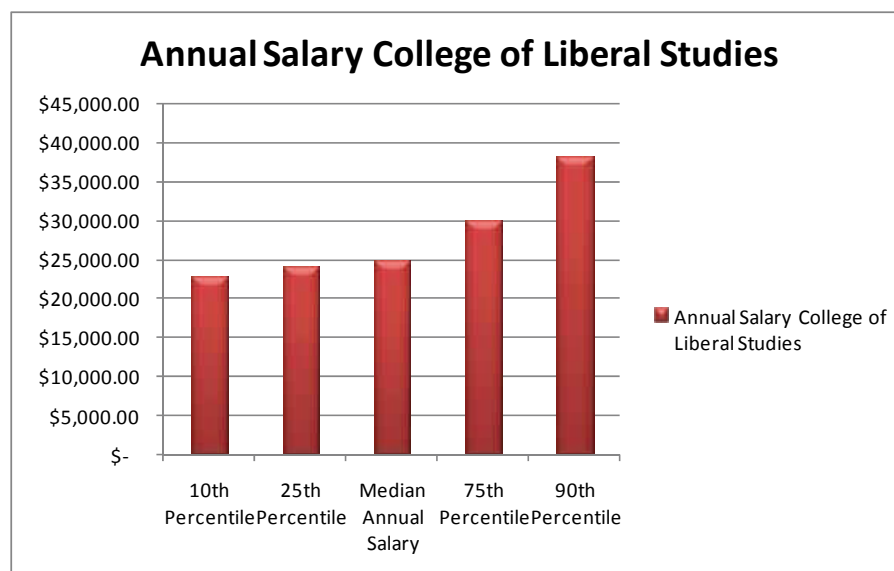

College of Liberal Arts

The Office of Career Development sent 362 graduating seniors an exit survey between April 25, 2011 and June 3, 2011. 164 students completed the survey. Below are details from respondents from the College of Liberal Studies

- 46 self reported their program affiliation as "College of Liberal Studies"
- 22 respondents were receiving an Bachelors of Liberal Studies
- 20 respondents were receiving Bachelors of Arts
- 4 respondents were receiving a Bachelors of Science

Job Title	Annual Salary	Hourly Rate
Behavior Health Worker	$24,960	$12.00
Communication Specialist	$43,500	
Detention Officer	$30,000	
Family Support Specialist	$22,000	
Pre-School Kindergarten Teacher	$24,000