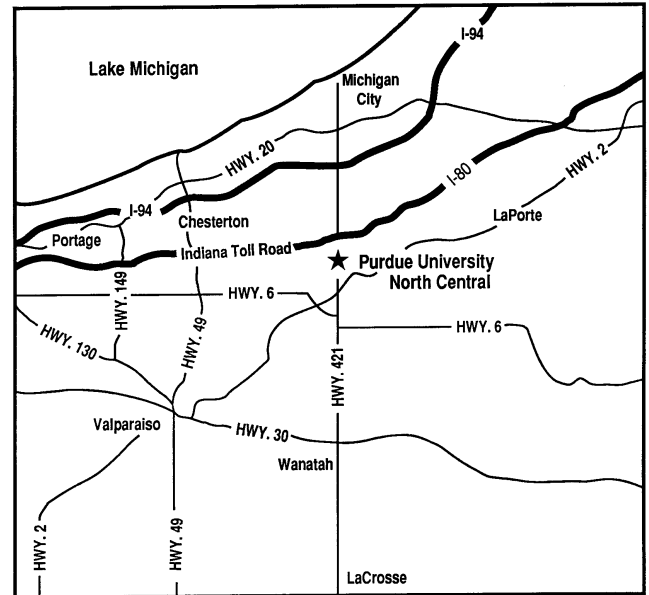

Map to Purdue University North Central

Driving Directions

From I-94. Exit at Michigan City U.S. Hwy 421 South. Drive south about 8 miles. There is a flashing yellow light at the campus entrance. Turn left into the campus.

From Indiana Toll Road (I-80). Exit at Michigan City U.S. Hwy 421. Turn south, drive about 1/4 mile to the flashing yellow light. Turn left into the campus.

From West Lafayette. Take Hwy 43 north to Reynolds, where it becomes U.S. Hwy 421. Continue north on U.S. 421 through Westville and on north about 3 miles to the second stop light, which is at the campus entrance. Turn right into the campus. Depending on traffic, this trip takes at least 1 hour, 45 minutes.

From LaPorte. Take Hwy 2 west about 10 miles to the stop light at U.S. 421. Turn north and go about 2 miles to the first stop light which is at the campus entrance. Turn right into the campus.

From Michigan City. Go south on U.S. 421. Follow "From I-94" directions given above.

From Valparaiso. Three possible ways: (1) Take Hwy 2 east to U.S. Hwy 421 at Westville. Go north about 3 miles to the 2nd stop light, which is at the campus entrance. Turn right into the campus. (2) Take Hwy 49 to the Toll Road and go east 1 exit. Turn south on U.S. 421 and drive about 1/4 mile to the flashing light. Turn left into the campus. (3) Take U.S. Hwy 6 east and south to Hwy 2. Continue east to U.S. Hwy 421 at Westville. Go north about 3 miles to the 2nd stop light, which is at the campus entrance. Turn right into the campus.